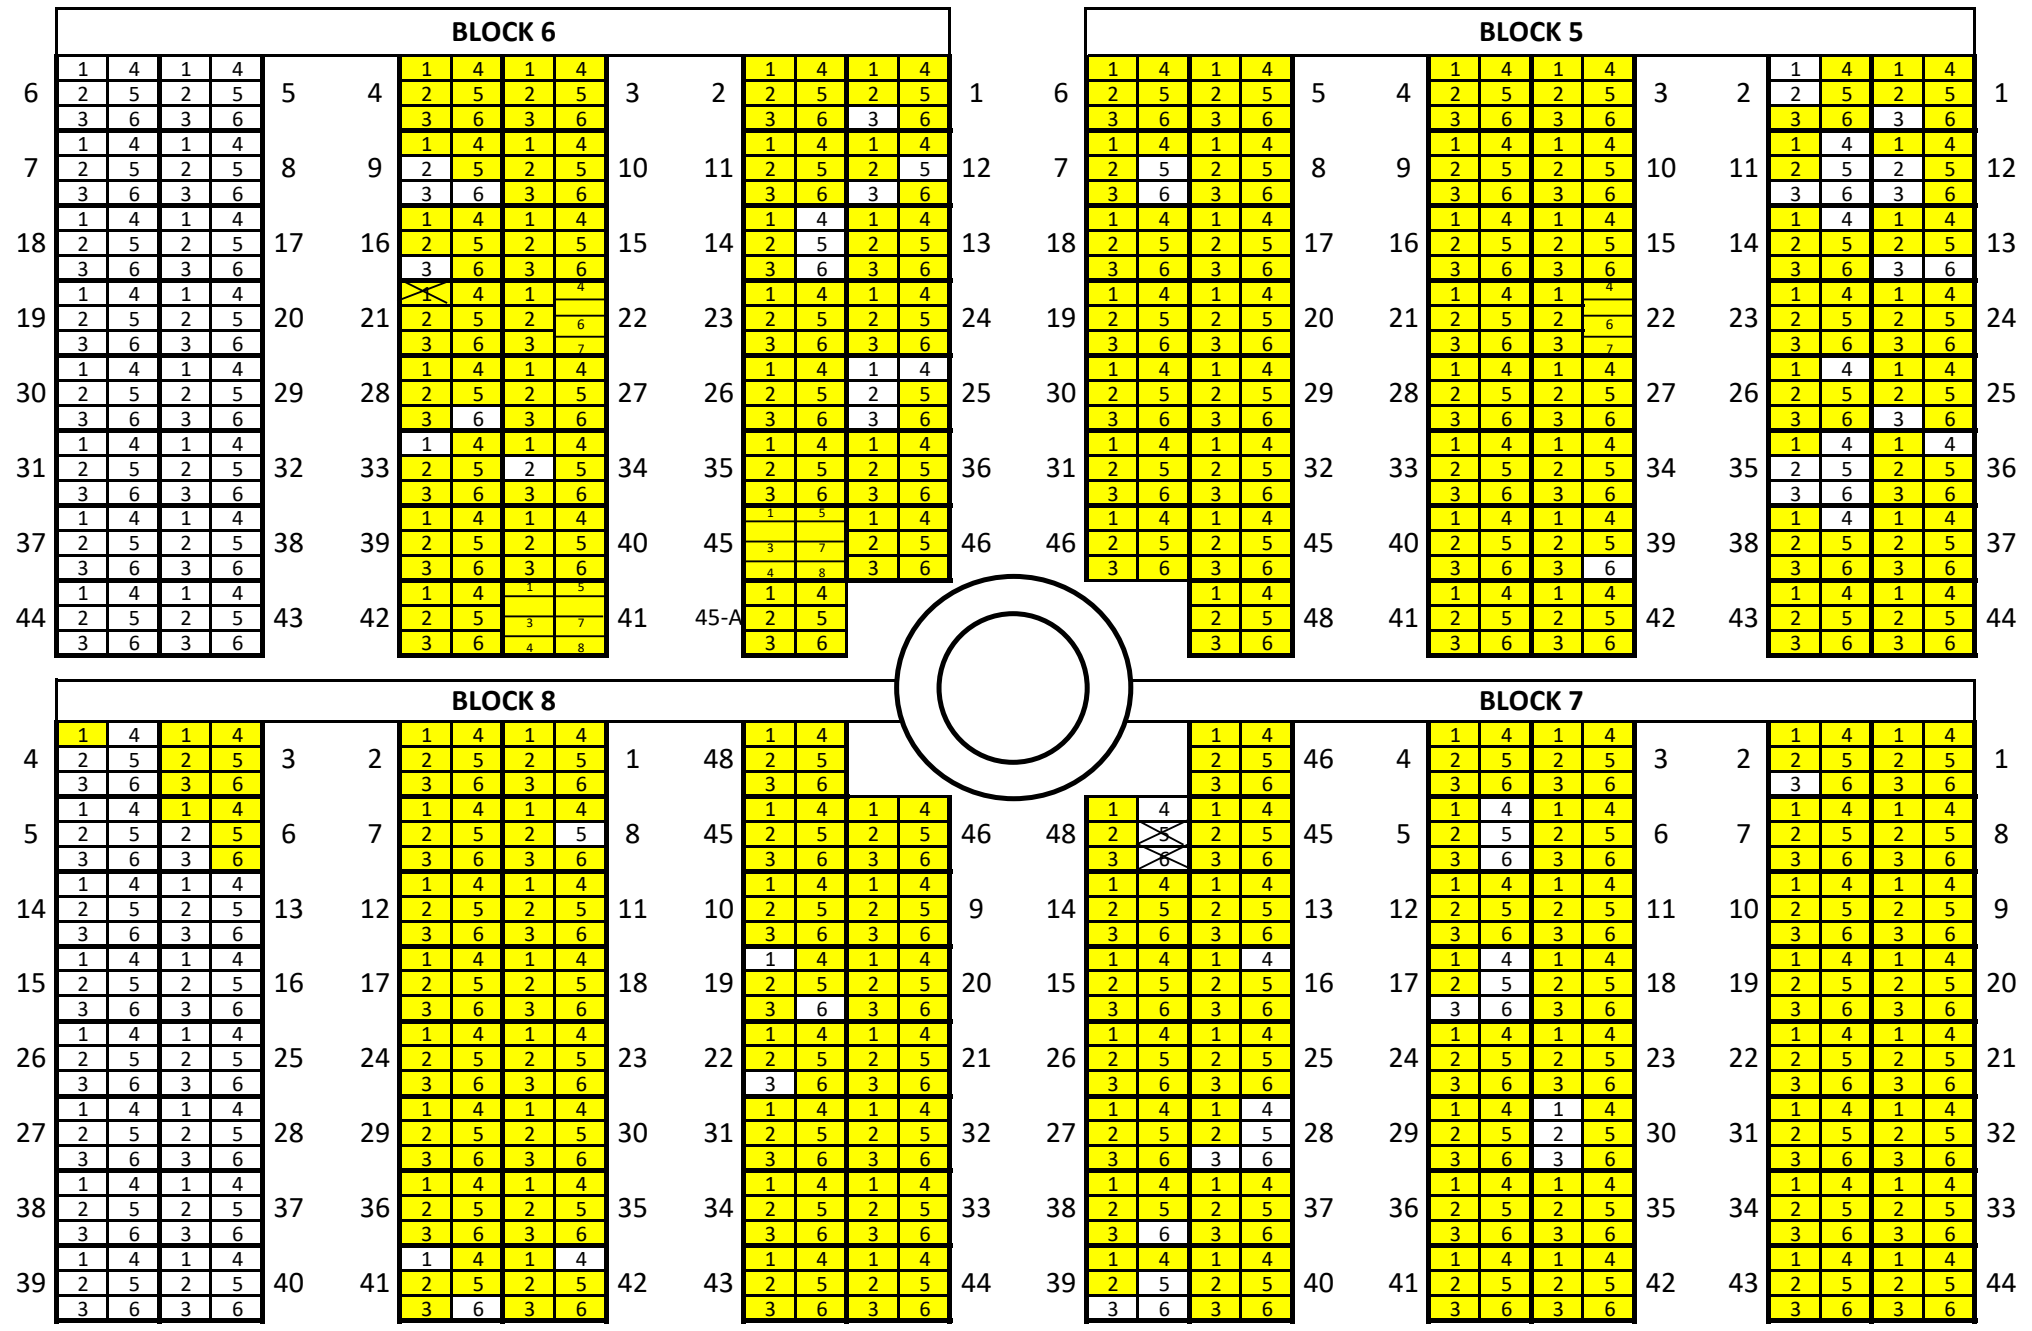

DIVISION 2

GREENWOOD LANE