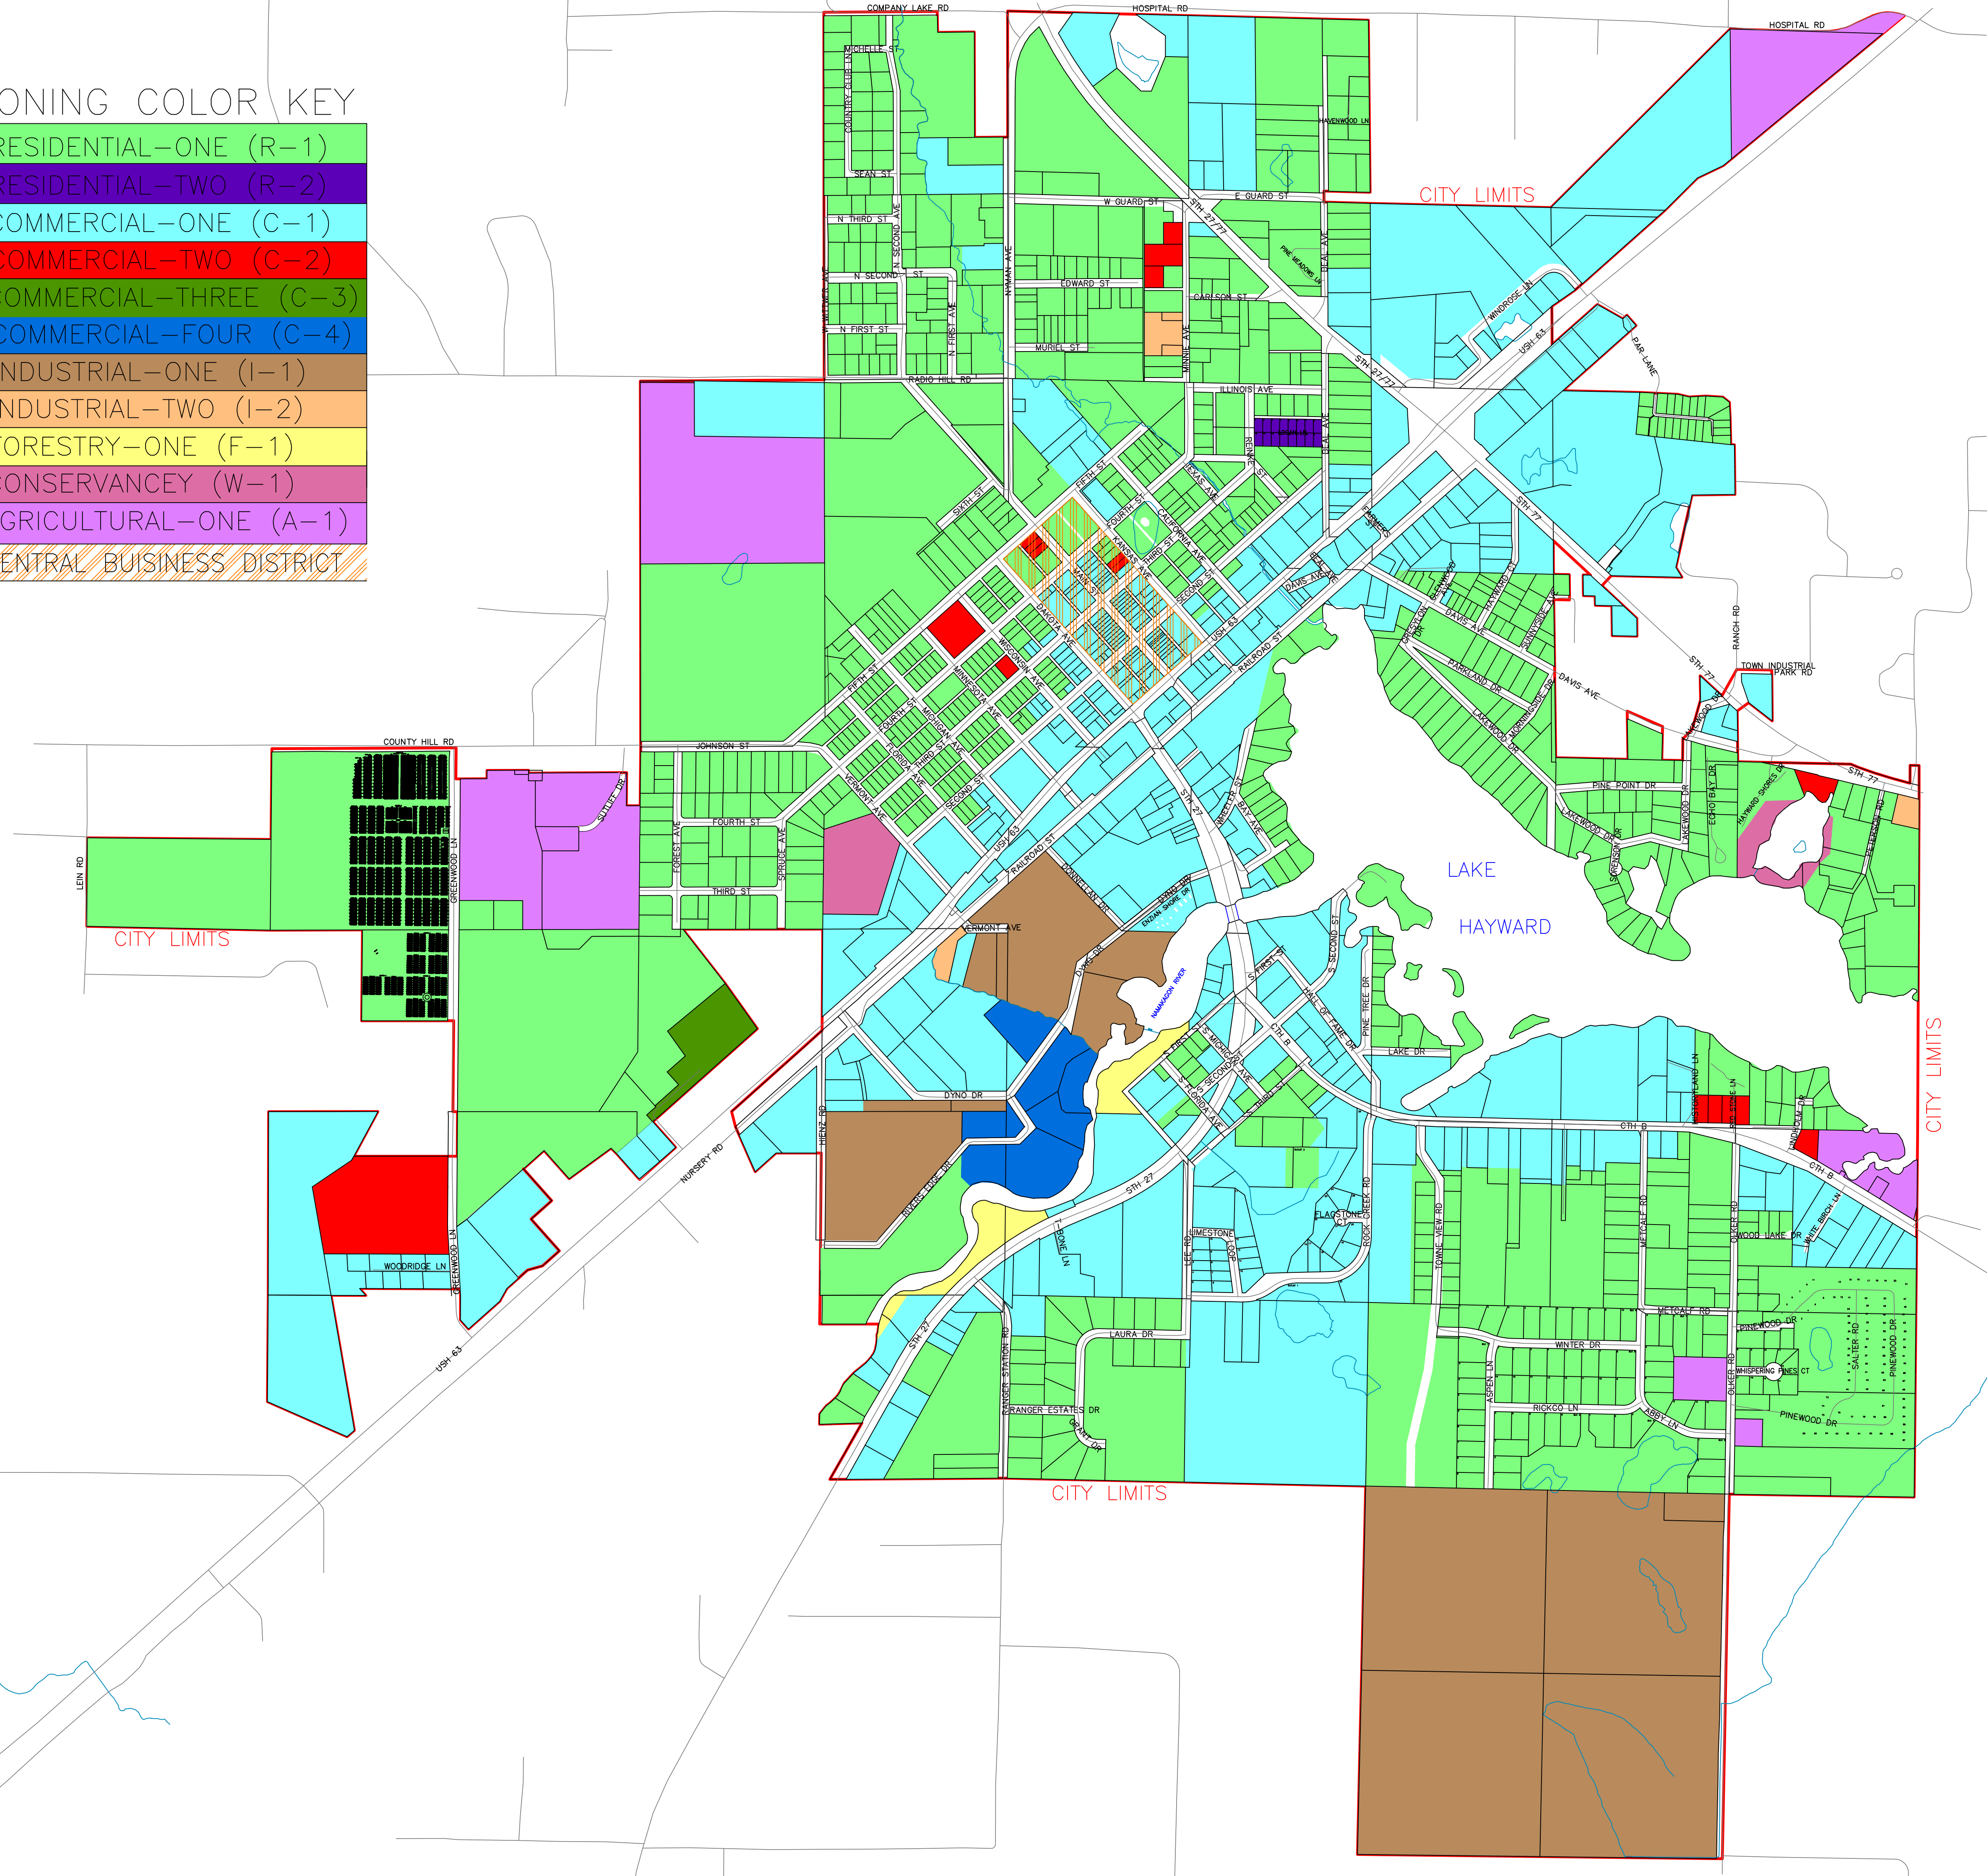

# CITY ZONING MAP

## ZONING COLOR KEY

RESIDENTIAL-ONE (R-1)
RESIDENTIAL-TWO (R-2)
COMMERCIAL-ONE (C-1)
COMMERCIAL-TWO (C-2)
COMMERCIAL-THREE (C-3)
COMMERCIAL-FOUR (C-4)
INDUSTRIAL-ONE (I-1)
INDUSTRIAL-TWO (I-2)
FORESTRY-ONE (F-1)
CONSERVANCEY (W-1)
AGRICULTURAL-ONE (A-1)
CENTRAL BUSINESS DISTRICT

CITY LIMITS

CITY LIMITS

LAKE  
HAYWARD

CITY LIMITS

CITY LIMITS